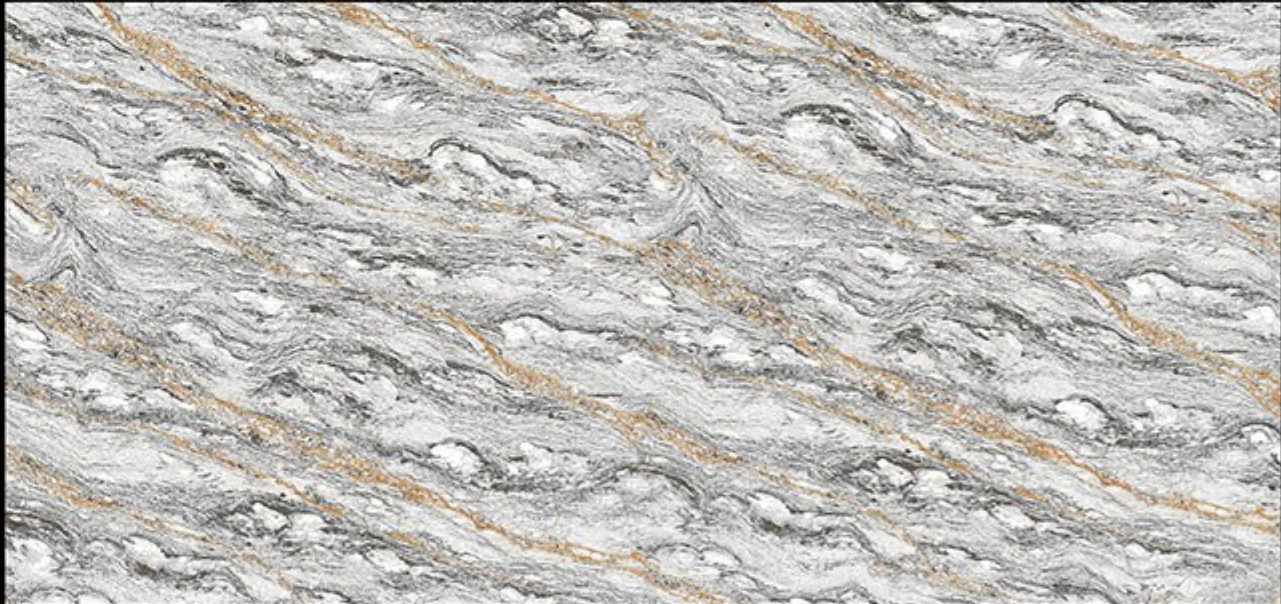

BULGARIA BIANCO

Finish: Glossy

600x1200mm

BULGARIA GREY

Finish: Glossy

600x1200mm

CLASSIC WAVE BEIGE

Finish: Glossy

600x1200mm

CLASSIC WAVE WHITE

Finish: Glossy

600x1200mm

CONCRET BEIGE

Finish: Glossy

600x1200mm

CONCRET GREY