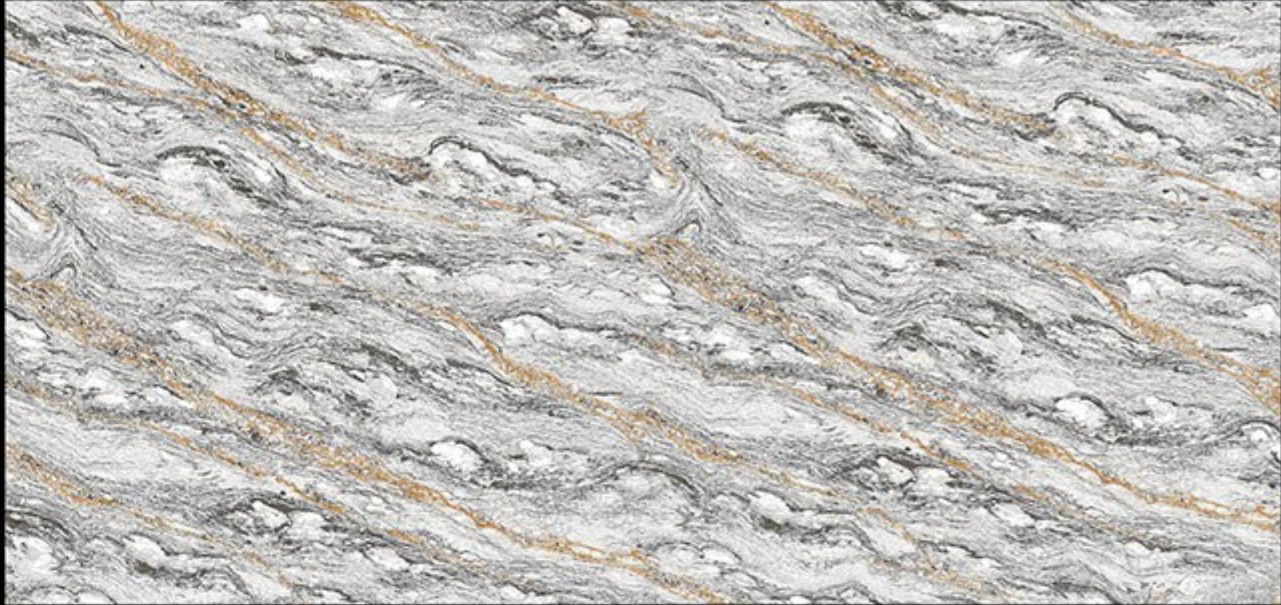

Finish: Glossy

600x1200mm

ACUPLLO IVORY

Finish: Glossy

600x1200mm

BULGARIA BEIGE

Finish: Glossy

600x1200mm

BULGARIA BIANCO

Finish: Glossy

600x1200mm

BULGARIA GREY

Finish: Glossy

600x1200mm

CLASSIC WAVE BEIGE

Finish: Glossy

600x1200mm

CLASSIC WAVE WHITE

Finish: Glossy

600x1200mm

CONCRET BEIGE

Finish: Glossy

600x1200mm

CONCRET GREY